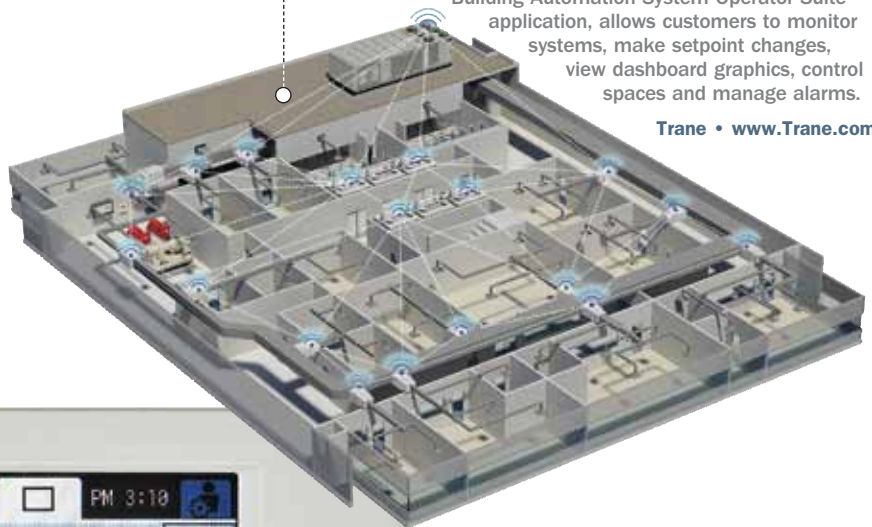

Harsco Industrial Patterson-Kelley
www.harscopk.com

SYSTEM SOLUTION

Vari-Flow integrated kitchen ventilation systems allow building owners and managers to reduce energy costs by more precisely modulating exhaust and supply airflows to match cooking operation demands. Temperature sensors located in the hood's capture area are directly exposed to quick changes in cooking activity that result in a faster response to cooking load changes.

Greenheck • www.greenheck.com

IN COMMAND EarthWise Intelligent Variable Air Systems can improve HVAC system efficiency by 20 to 30 percent when compared with a traditional variable air-volume system. The system, which can be viewed on the Tracer Building Automation System Operator Suite application, allows customers to monitor systems, make setpoint changes, view dashboard graphics, control spaces and manage alarms.

Trane • www.Trane.com

UNDER CONTROL Innovative single-source integrated controls for commercial HVAC applications include three new advanced controllers: SmartME Zone Controller, AdvancedHVAC Input/Output Controller and EB-50GU-A Central Controller. They work together or individually to support enhanced functions, including dual setpoint and set-back, maintenance data storage and energy management monitoring.