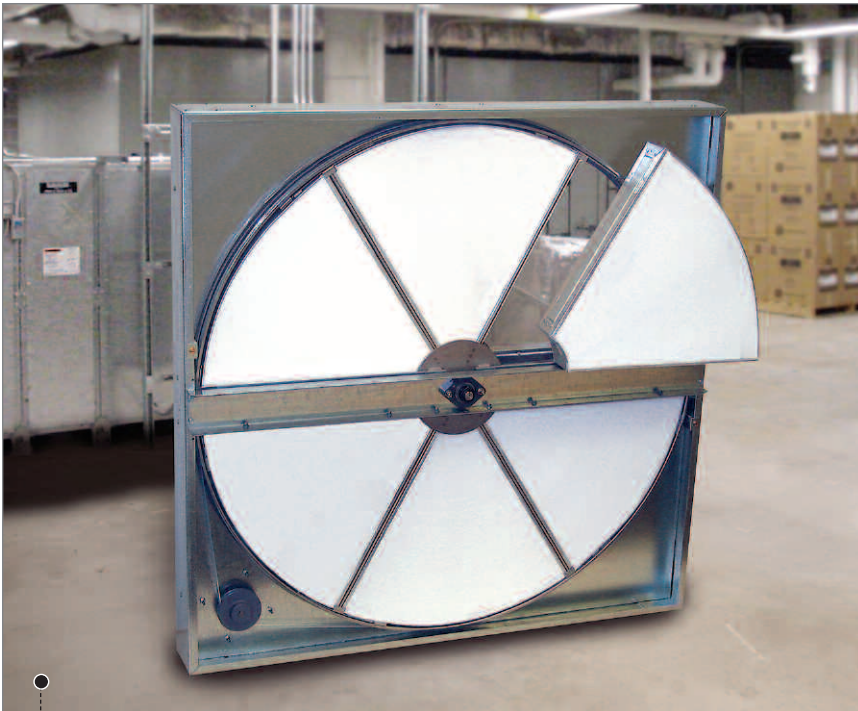

WHEEL DEAL Field-assembled cassettes reduce installation times and costs when replacing large, energy-recovery ventilation wheels. Cassettes are factory-built, tested, marked for reassembly, and then disassembled for shipment. It recycles up to 80 percent of heating and cooling energy in exhaust air. **Airxchange • www.airxchange.com**