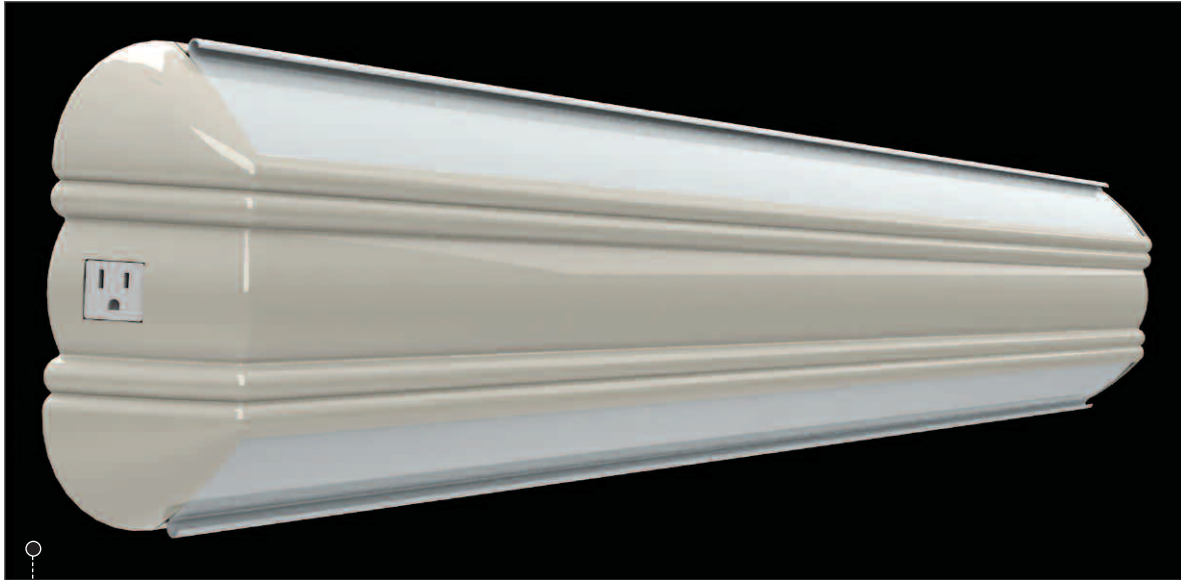

UP ON THE GREEN ROOF The LiveRoof Maxx module is designed for green roofs with soil depths up to 8 inches. The Soil Elevator, a removable insert, lines the inside of modules so soil can be filled above the top. When the inserts are removed, a continuous layer of soil and vegetation extends across the roof. **Live Roof • www.liveroof.com**

Kimberly-Clark
www.kimberly-clark.com

GREEN CLEAN The HYGEN Clean Water System features a unique water filter integrated into the mop bucket to generate clean water, resulting in a cleaner mop and floor. The integrated water filter improves cost and sustainability by reducing water and chemical usage and increasing productivity.

Rubbermaid Commercial Products • www.rubbermaidcommercial.com

EASY RIDER The SC3000 compact rider scrubber features a 26-inch cleaning path and patented scrub deck. It provides user-friendly, maneuverable operation in multiple cleaning areas, including those with limited access or tight corners. One-touch Quiet Mode operation allows use in noise-sensitive areas. The EcoFlex System permits easy control of water, detergent and energy.

Advance • www.advance-us.com

LIGHTING THE WAY The Sierra extruded aluminum wall light fixture extends less than 3 inches from the wall and is designed for patient rooms, corridors and stairways. A sloping top lens allows for optimal light distribution. The unit is polyester powder coated after fabrication with flat white or designer white antimicrobial finish. **Healthcare Lighting • www.healthcare-lighting.com**