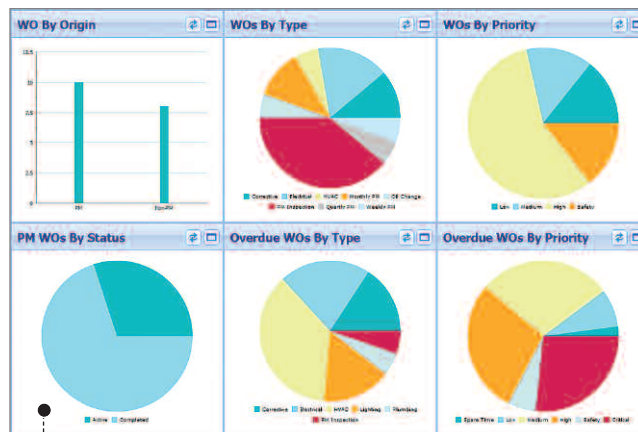

UP ON THE GREEN ROOF The LiveRoof Maxx module is designed for green roofs with soil depths up to 8 inches. The Soil Elevator, a removable insert, lines the inside of modules so soil can be filled above the top. When the inserts are removed, a continuous layer of soil and vegetation extends across the roof. **Live Roof • www.liveroof.com**

Vocera
www.vocera.com

SERENE SCENE SkyV is a calming digital virtual skylight presenting hours of ultra high-definition sequences synchronized in a triple-screen system. High definition is delivered to each LED monitor for 3,240 x 1,920-pixel resolution. **The Sky Factory**
www.theskyfactory.com