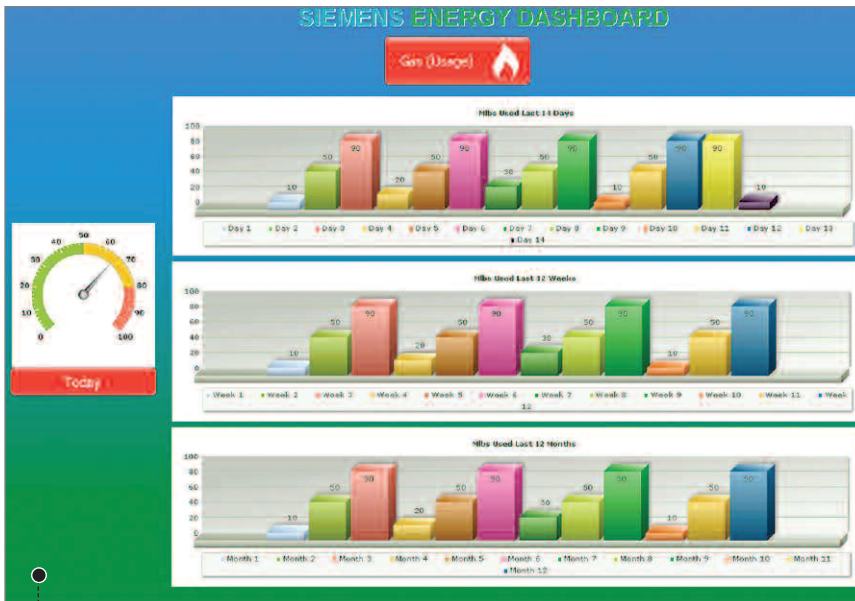

SMOOTH OPERATION The enhanced line of Apogee and Talon building automation systems includes BACnet Web-based remote system monitoring, commanding, alarm management, scheduling and trending functions. The BACnet enhancements improve operator efficiency with browser-based Internet system access and control. **Siemens • www.siemens.com/Industry**