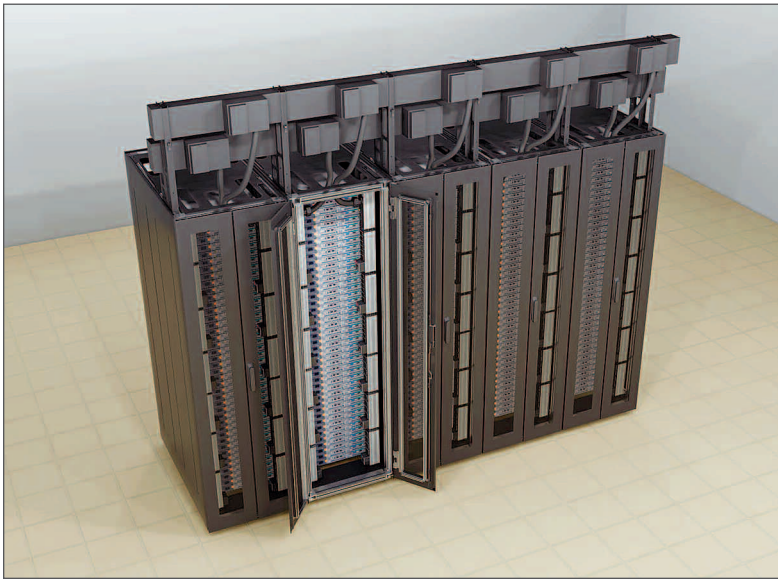

TAKE THE BUSWAY The Liebert MB Busway power distribution system offers high-density, modular busway power distribution to racks while eliminating power distribution cable clutter that often restricts airflow. It can be suspended above any rack or installed under raised data center floors.

Emerson Network Power/Liebert • 800-543-2378 • www.liebert.com