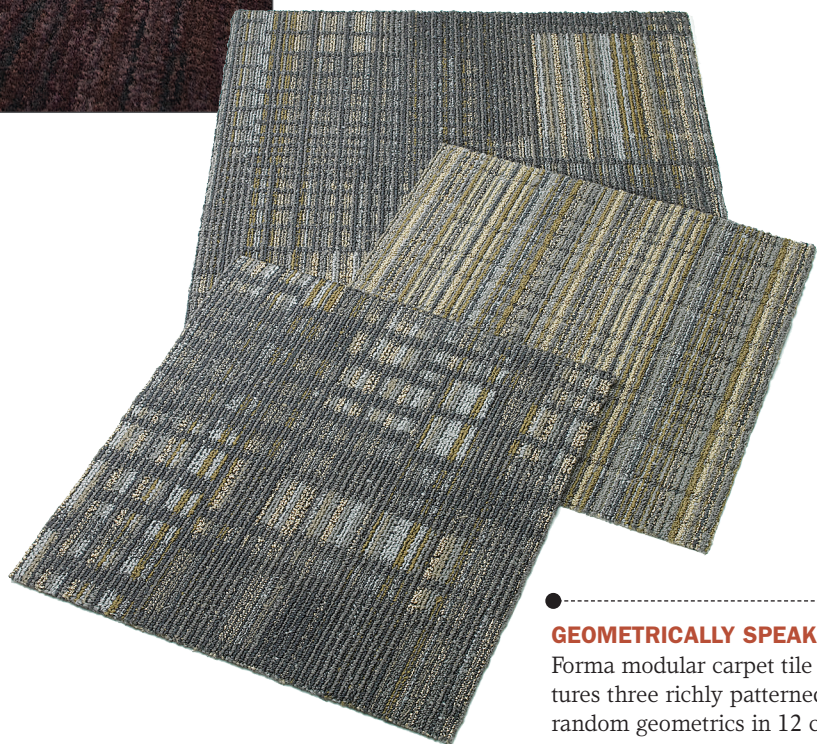

GEOMETRICALLY SPEAKING Forma modular carpet tile features three richly patterned random geometrics in 12 colorways. It works in tandem with Powerbond variable cushion tufted textile.

Tandus Flooring • 800-248-2878
www.tandus.com